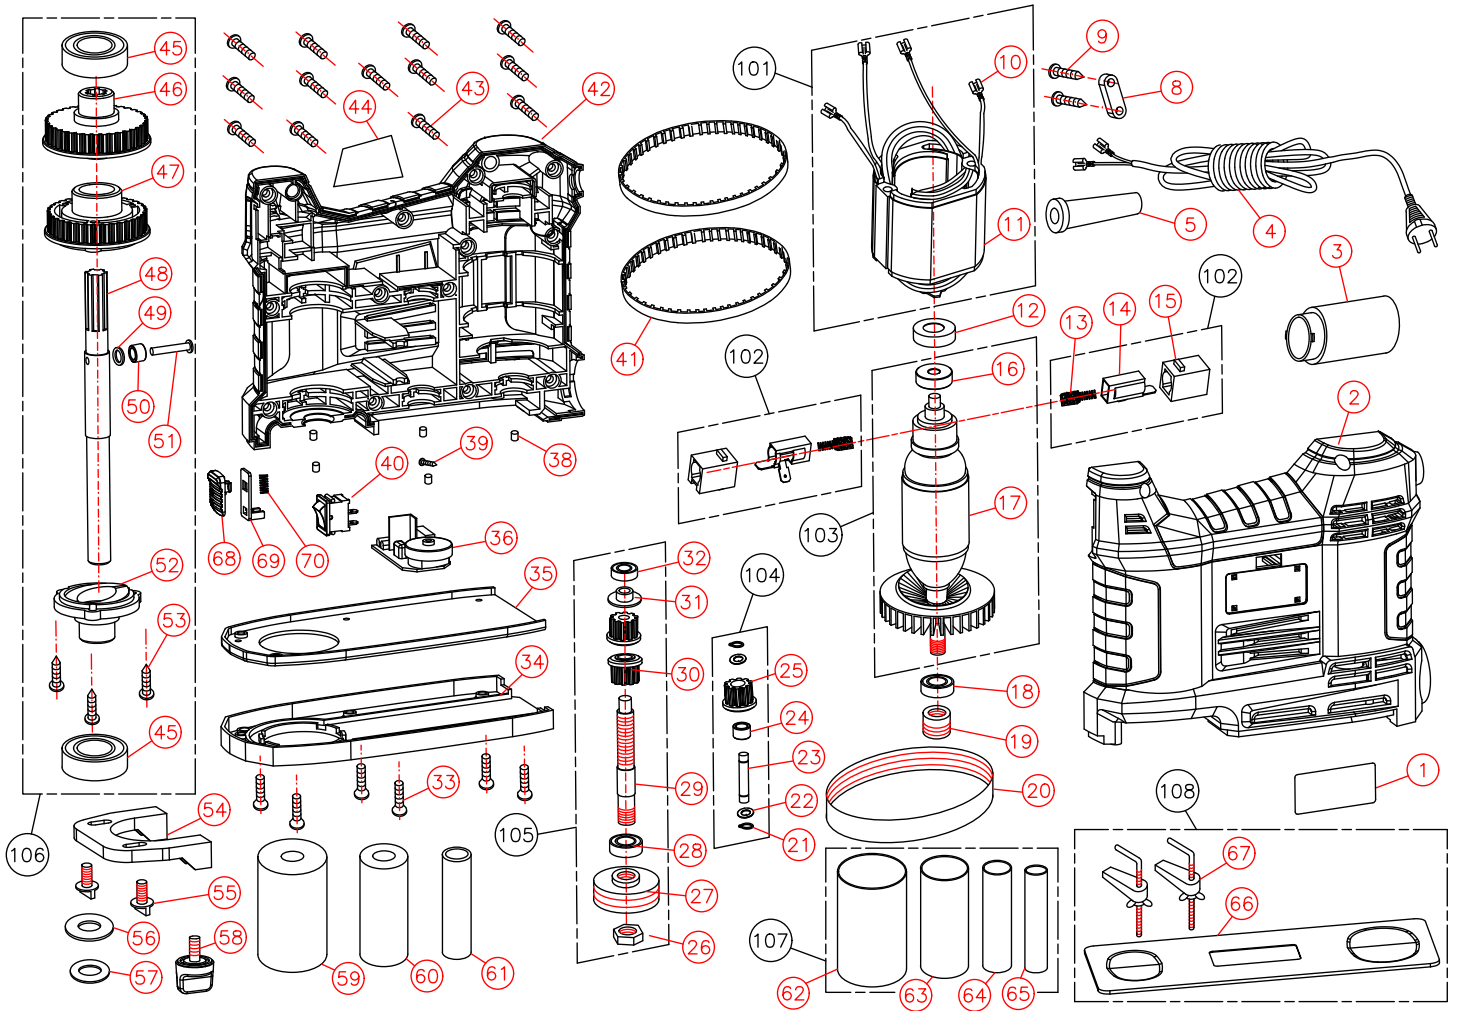

TSPSP650 PORTABLE SPINDLE SANDER

TSPSP650 PORTABLE SPINDLE SANDER

ITEM	PART NUMBER	DESCRIPTION	QTY
1	N/A	LABEL	1
2	N/A	LEFT HOUSING	1
3	N/A	DUST PORT 1-1/2"	1
4	N/A	POWER CORD	1
5	N/A	CABLE JACKET	1
8	N/A	CABLE CLAMP	1
9	N/A	TAP SCREW M4	2
10	N/A	INSERT PLATE	1
11	N/A	FIELD	1
12	N/A	BEARING RETAINER CUP	1
13	N/A	CARBON BRUSH WITH SPRING	2
14	N/A	BRUSH HOLDER	2
15	N/A	BRUSH SUPPORT	2
16	579262	BEARING	1
17	N/A	ARMATURE	1
18	851090	BEARING	1
19	N/A	SMALL PULLEY	1
20	295627	RIBBED BELT	1
21	N/A	RING SHIELD	1
22	N/A	FLAT WASHER	1
23	N/A	SHAFT	1
24	N/A	NEEDLE BEARING	1
25	N/A	PULLEY	1
26	N/A	HEX NUT M8	1
27	N/A	BIG BELT WHEEL	1
28	N/A	BALL BEARING	1
29	N/A	INTERMEDIATE SHAFT	1
30	N/A	SMALL BELT WHEEL	1
31	N/A	STOP COLLAR	1
32	N/A	BALL BEARING	1
33	N/A	TAP SCREW	6
34	541197	PLASTIC BASE	1
35	N/A	METAL BASE	1
36	642352	CIRCUIT BOARD 240V	1
36	N/A	CIRCUIT BOARD 110V	1
38	N/A	RUBBER	5

39	N/A	SELF TAP SCREW	1
40	731163	ON/OFF SWITCH 110V/240V	1
41	861888	BELT	2
42	N/A	RIGHT HOUSING	1
43	N/A	TAP SCREW	13
44	N/A	MACHINE ID LABEL	1
45	N/A	BALL BEARING	2
46	N/A	UPPER PULLEY	1
47	N/A	LOWER PULLEY	1
48	N/A	OUTPUT SHAFT	1
49	N/A	WASHER	1
50	N/A	NEEDLE BEARING	1
51	N/A	PIN	1
52	N/A	DIFFERENTIAL WHEEL COVER	1
53	N/A	SELF TAP SCREW M4	3
54	N/A	GUIDE PLATE	1
55	N/A	KNOB M5	2
56	881034	FENDER WASHER	1
57	326098	WASHER	1
58	943547	ANCHOR BOLT M8	1
59	644835	RUBBER DRUM 38MM	1
60	832584	RUBBER DRUM 26MM	1
61	509873	RUBBER DRUM 19MM	1
62	N/A	SANDING SLEEVE 38MM	1
63	N/A	SANDING SLEEVE 26MM	1
64	N/A	SANDING SLEEVE 19MM	1
65	N/A	SANDING SLEEVE 13MM	1
66	N/A	SOFT PAD	1
67	N/A	G CLAMP	2
68	N/A	SWITCH PUSH BUTTON	1
69	N/A	PULL BAR	1
70	N/A	LOCK SPRING	1
101	932472	FIELD ASSEMBLY 240V	1
101	N/A	FIELD ASSEMBLY 110V	1
102	386098	CARBON BRUSH (PAIR)	1
103	562801	ARMATURE ASSEMBLY 240V	1
103	N/A	ARMATURE ASSEMBLY 110V	1
104	N/A	IDLER SHAFT ASSEMBLY	1
105	N/A	INTERMEDIATE SHAFT	1
106	N/A	TRANSMISSION SHAFT	1
107	N/A	SANDING SLEEVE SET 4PC	1
108	N/A	INVERTED CLIP ASSEMBLY	1