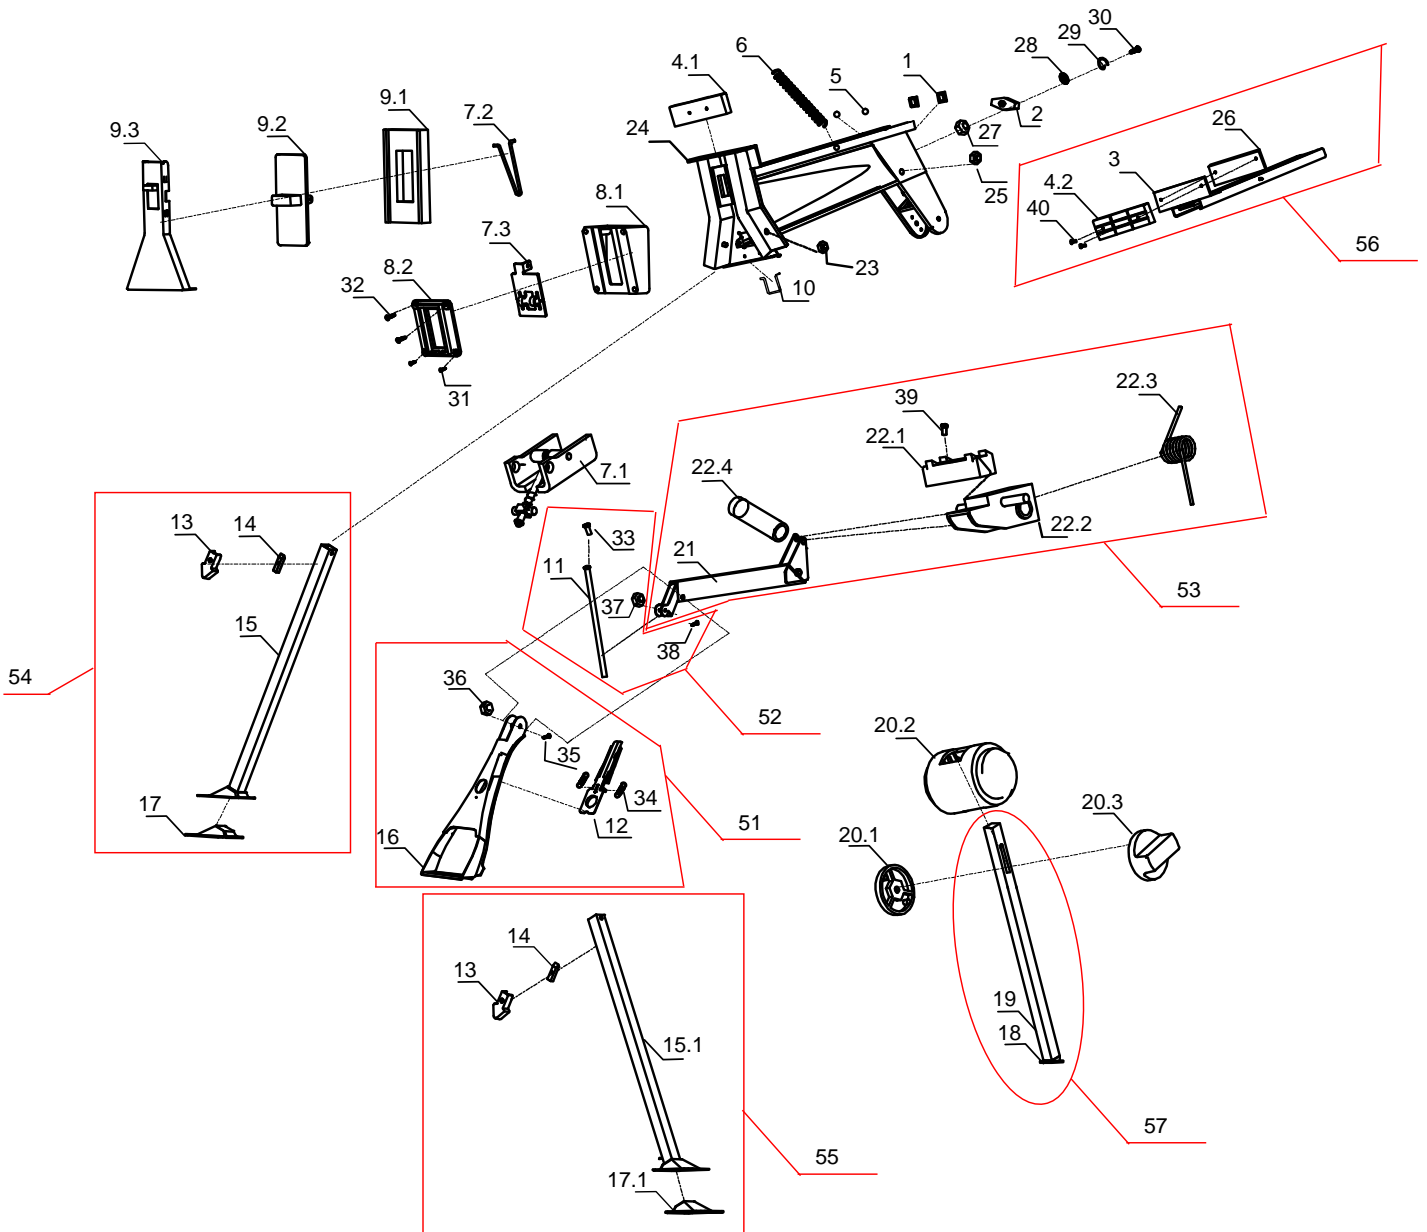

# SJA100E SUPERJAWS

## SJA100E SUPERJAWS

ITEM	PART NUMBER	DESCRIPTION	QTY
1	N/A	PLASTIC CAP 18X18MM	2
2	N/A	SLIDE LOCK PLATE	1
3	428077	SLIDING JAW	1
4.1	379861	FIXED SOFT JAW	1
4.2	921330	MOVING SOFT JAW	2
5	686865	STEEL BALL 11MM	2
6	712057	PULL SPRING 20MM	1
7.1	615238	LOCK	1
7.2	560523	LOCKING PULL RING	1
7.3	N/A	LOCKING PLATE	1
8.1	N/A	LOCKING PART INNER	1
8.2	N/A	LOCKING PART OUTER	1
9.1	N/A	SWITCH INNER	1
9.2	529799	LOCK SWITCH	1
9.3	N/A	FRONT FACE	1
10	911268	PULL RING	1
11	973894	LOCKING BAR	1
12	725682	PEDAL LOCK	1
13	N/A	FRONT LEG LOCK CAP	2
14	467247	FRONT LEG LOCK	2
15	363208	FRONT LEG	1
15.1	363208	FRONT LEG	1
16	365487	FOOT PEDAL	1
17	577900	FOOT BASE PAD	1
17.1	577900	FOOT BASE PAD	1
18	623782	PLASTIC CAP 30X30MM	1
19	184846	BACK LEG	1
20.1	480245	BACK LEG LOCK INNER	1
20.2	580175	BACK LOCK CLAMP	1
20.3	487494	BACK LOCK KNOB	1
21	926094	MAIN FRAME	1
22.1	462385	LOCKING TEETH	1
22.2	N/A	LOCKING TEETH CARRIAGE	1
22.3	935978	LOCKING TEETH SPRING	1
22.4	N/A	LOCKING TEETH PIN	1

23	483050	FRONT LEG BOLT M8X45MM	2
24	N/A	MAIN BODY	1
25	N/A	SCREW M12X85MM	1
26	446651	REAR RUBBER BACKING PAD	1
27	N/A	NUT M6	1
28	N/A	SLIDE LOCK PLATE PAD INNER	1
29	N/A	SLIDE LOCK PLATE PAD OUTER	1
30	N/A	SCREW M6X15	1
31	N/A	SCREW M4X25	2
32	N/A	SCREW M4X40	2
33	N/A	SCREW M6X10	1
34	221267	PEDAL LOCK PULL SPRING	2
35	N/A	SCREW M8X45MM	1
36	N/A	NUT M8	1
37	N/A	NUT M6	1
38	N/A	SCREW M6X30MM	1
39	N/A	LOCKING TEETH SCREW M6X15	1
40	635006	JAW FIXING STUD	2
51	N/A	PEDAL ASSEMBLY 12/16/34/35/36	1
52	N/A	LOCKING BAR ASSEMBLY 11/33/37/38	1
53	N/A	MAIN FRAME ASSEMBLY 21/22.1/22.2/22.3/22.4/39	1
54	N/A	LEFT FRONT LEG ASSEMBLY 13/14/15/17	1
55	N/A	RIGHT FRONT LEG ASSEMBLY 13/14/15.1/17.1	1
56	N/A	TOP SLIDER ASSEMBLY 3/4.2/26/40	1
57	N/A	BACK LEG ASSEMBLY 18-19	1