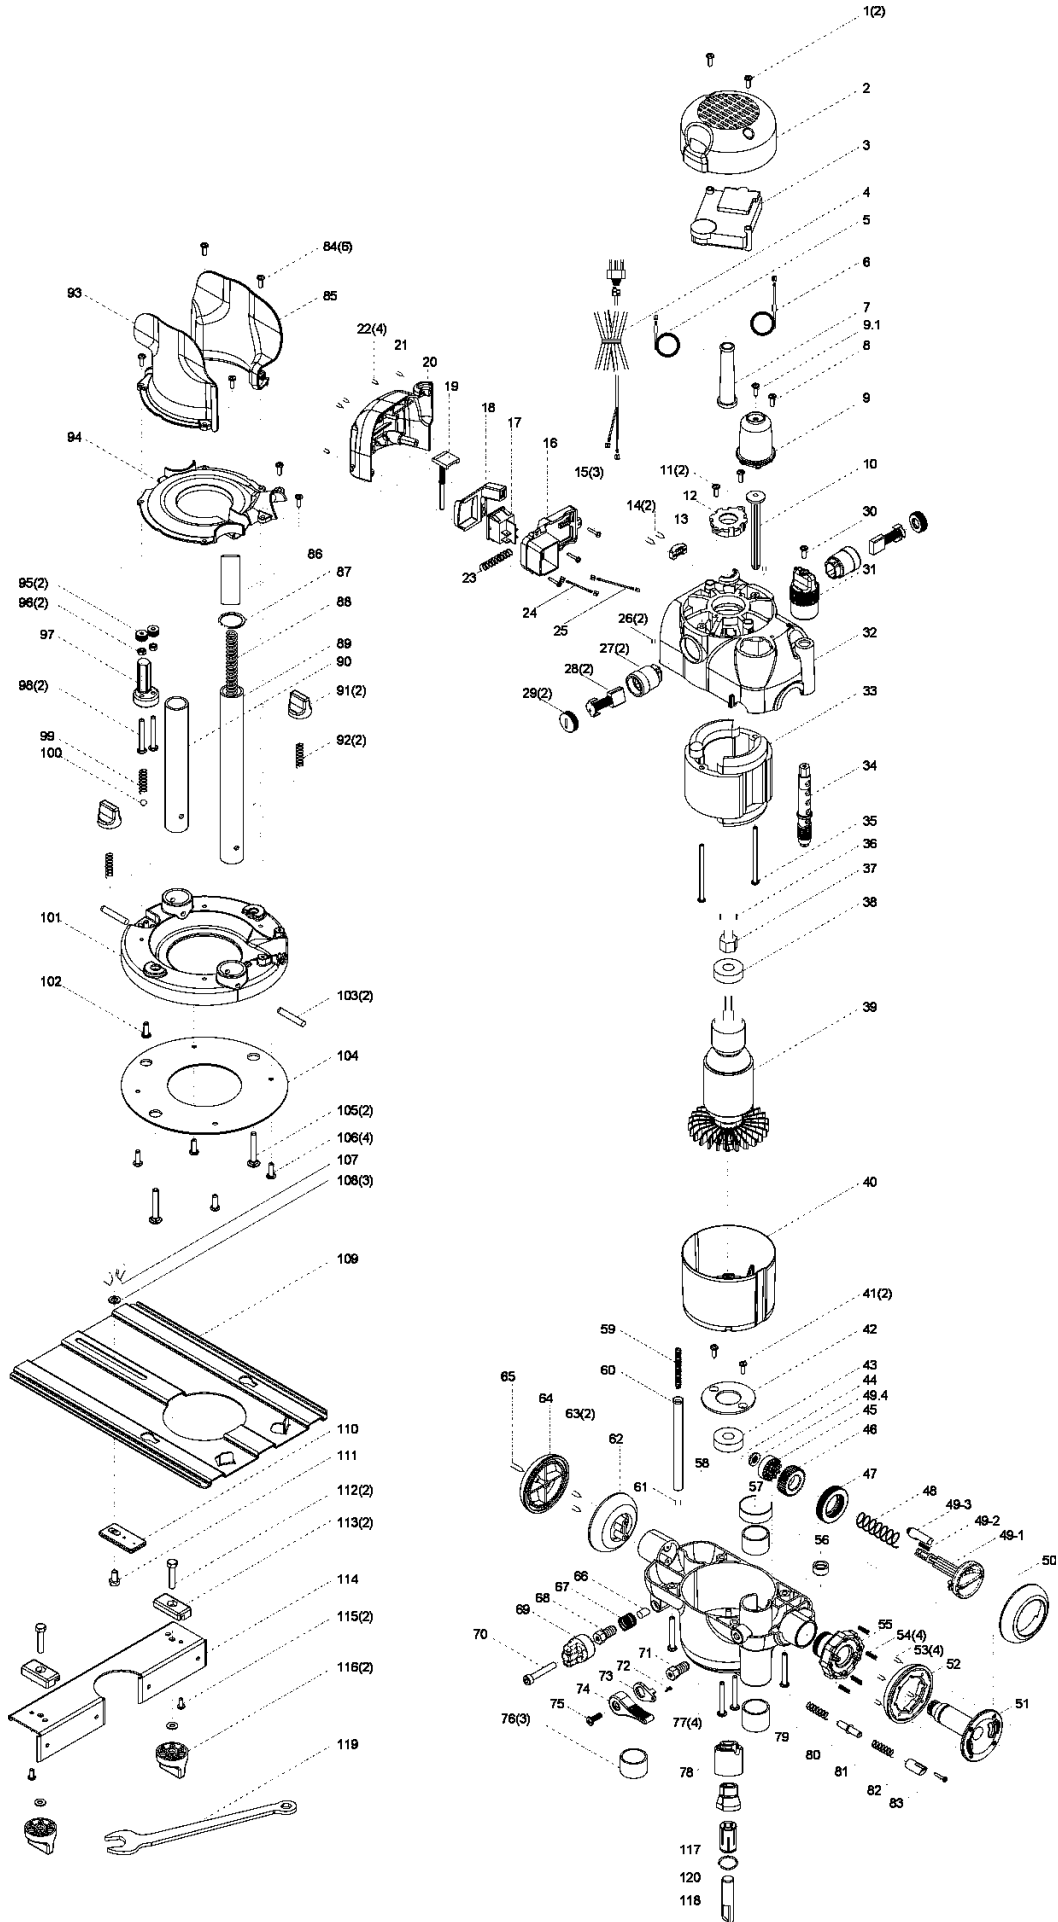

triton 1/2" Precision Router SPARE PARTS LISTING

TRA001

Item No.	Part No.	Description	Item No.	Part No.	Description
1	TRA067	Screw, motor top cover	57, 58, 76	TRA052	Lower motor body & bush assembly
2	TRA007	Motor top cover	59	TRA092	Spring, depth stop
3	TRA027	Speed controller	60	TRA033	Depth stop tube
4	TRC057	Plug and cord	61	TRA058	Plug, depth stop tube
5	TRA068	Brush connection B	62	TRA046	Fixed handle inner
6	TRA069	Brush connection A	63	TRA093	Screw, fixed handle inner
7	TRA018	Cord relief	64	TRA045	Fixed handle outer
8, 9 & 10	TRA136	Rack post guide assembly	65	TRA094	Screw, fixed handle outer
11	TRA071	Screw, upper armature bearing plate	66	TRA032	Depth stop brass plug
12	TRA016	Upper armature bearing plate	67	TRA133	Depth stop knob spring
13	TRA017	Cord restraint	68,69&70	TRA134	Depth knob assembly
14	TRA072	Screw, cord restraint	71	TRA049	Bolt, plunge lock
15,16,17,18,20,23	TRA135	Switch Assembly	72	TRA098	Screw, plunge lock lever plate
19	TRA034	Guide, depth stop spring	73	TRA050	Plate, plunge lock lever
21	TRA074	Screw, switch cover, short	74	TRA048	Plunge lock lever
22	TRA075	Screw, switch cover, long	75	TRA099	Screw, plunge lock lever
24	TRA077	Connecting wire, brown	77	TRA101	Screw, motor body
25	TRA078	Connecting wire, blue	78	TRA013	Chuck Assembly
26	TRA079	Screw, brush holder	79	TRA104	Spring, shaft lock (inner)
27	TRA056	Brush holder	80	TRA026	Pin, shaft lock
28	TRA055	Brush	81	TRA105	Spring, shaft lock (outer)
29	TRA080	Cap, brush holder	82	TRA025	Button, shaft lock
30	TRA081	Screw, micro adjust knob	83	TRA106	Screw, shaft lock button
31	TRA035	Micro adjust knob	84	TRA107	Screw, chip shield
32	TRA005	Upper motor body	85	TRA022	Chip shield, rear
33	TRA003	Field	86	TRA108	Liner, rack post
34	TRA036	Worm shaft, metric	87	TRA109	Snap ring, rack post
35	TRA082	Screw, field	88	TRA110	Spring, rack post
36&37	TRA127	Magnet ring & mount assembly	91	TRA064	Knob, fence attachment
38	TRA085	Upper armature bearing	92	TRA111	Spring, fence attachment knob
39	TRA002	Armature	93	TRA021	Chip shield, front
40	TRA024	Fan shroud	94	TRA023	Vacuum shield
41	TRA086	Screw, lower armature bearing plate	95	TRA030	Turret wheel
42	TRA015	Lower armature bearing plate	96	TRA112	Nut, turret wheel
43	TRA014	Lower armature bearing	97	TRC028	Turret
44	TRA087	E ring	98	TRA113	Screw, turret wheel
45	TRA044	Clutch plate	99	TRA114	Spring, turret
46	TRA043	Plunge pinion	100	TRA029	Turret detent ball
47	TRA037	Worm wheel, metric	89,90,101,103	TRA125	Base & post assembly
48	TRA088	Spring, plunge selector	102	TRA115	Screw, turret pivot
49.1	TRA040	Plunge selector	104	TRA009	Base plate
49.2	TRA132	Spring	105	TRA117	Coach bolt, fence attachment
49.3	TRA131	Plunge selector rear	106	TRA118	Screw. baseplate
50	TRA038	Plunge handle outer	107 to 111	TRA128	Fence plate & circle cutter assembly
51	TRA041	Plunge handle shaft	112 to 116	TRA126	Fence assembly
52	TRA039	Plunge handle inner	117	TRA129	1/4" reduction collet
53	TRA089	Screw, plunge handle	118	TRA124	1/2" cutter
54	TRA090	Spring, release ring	119	TRA066	Spanner
55	TRA042	Release ring	-	PUA526	Instruction Manual
56	TRA047	Bush, metric worm			