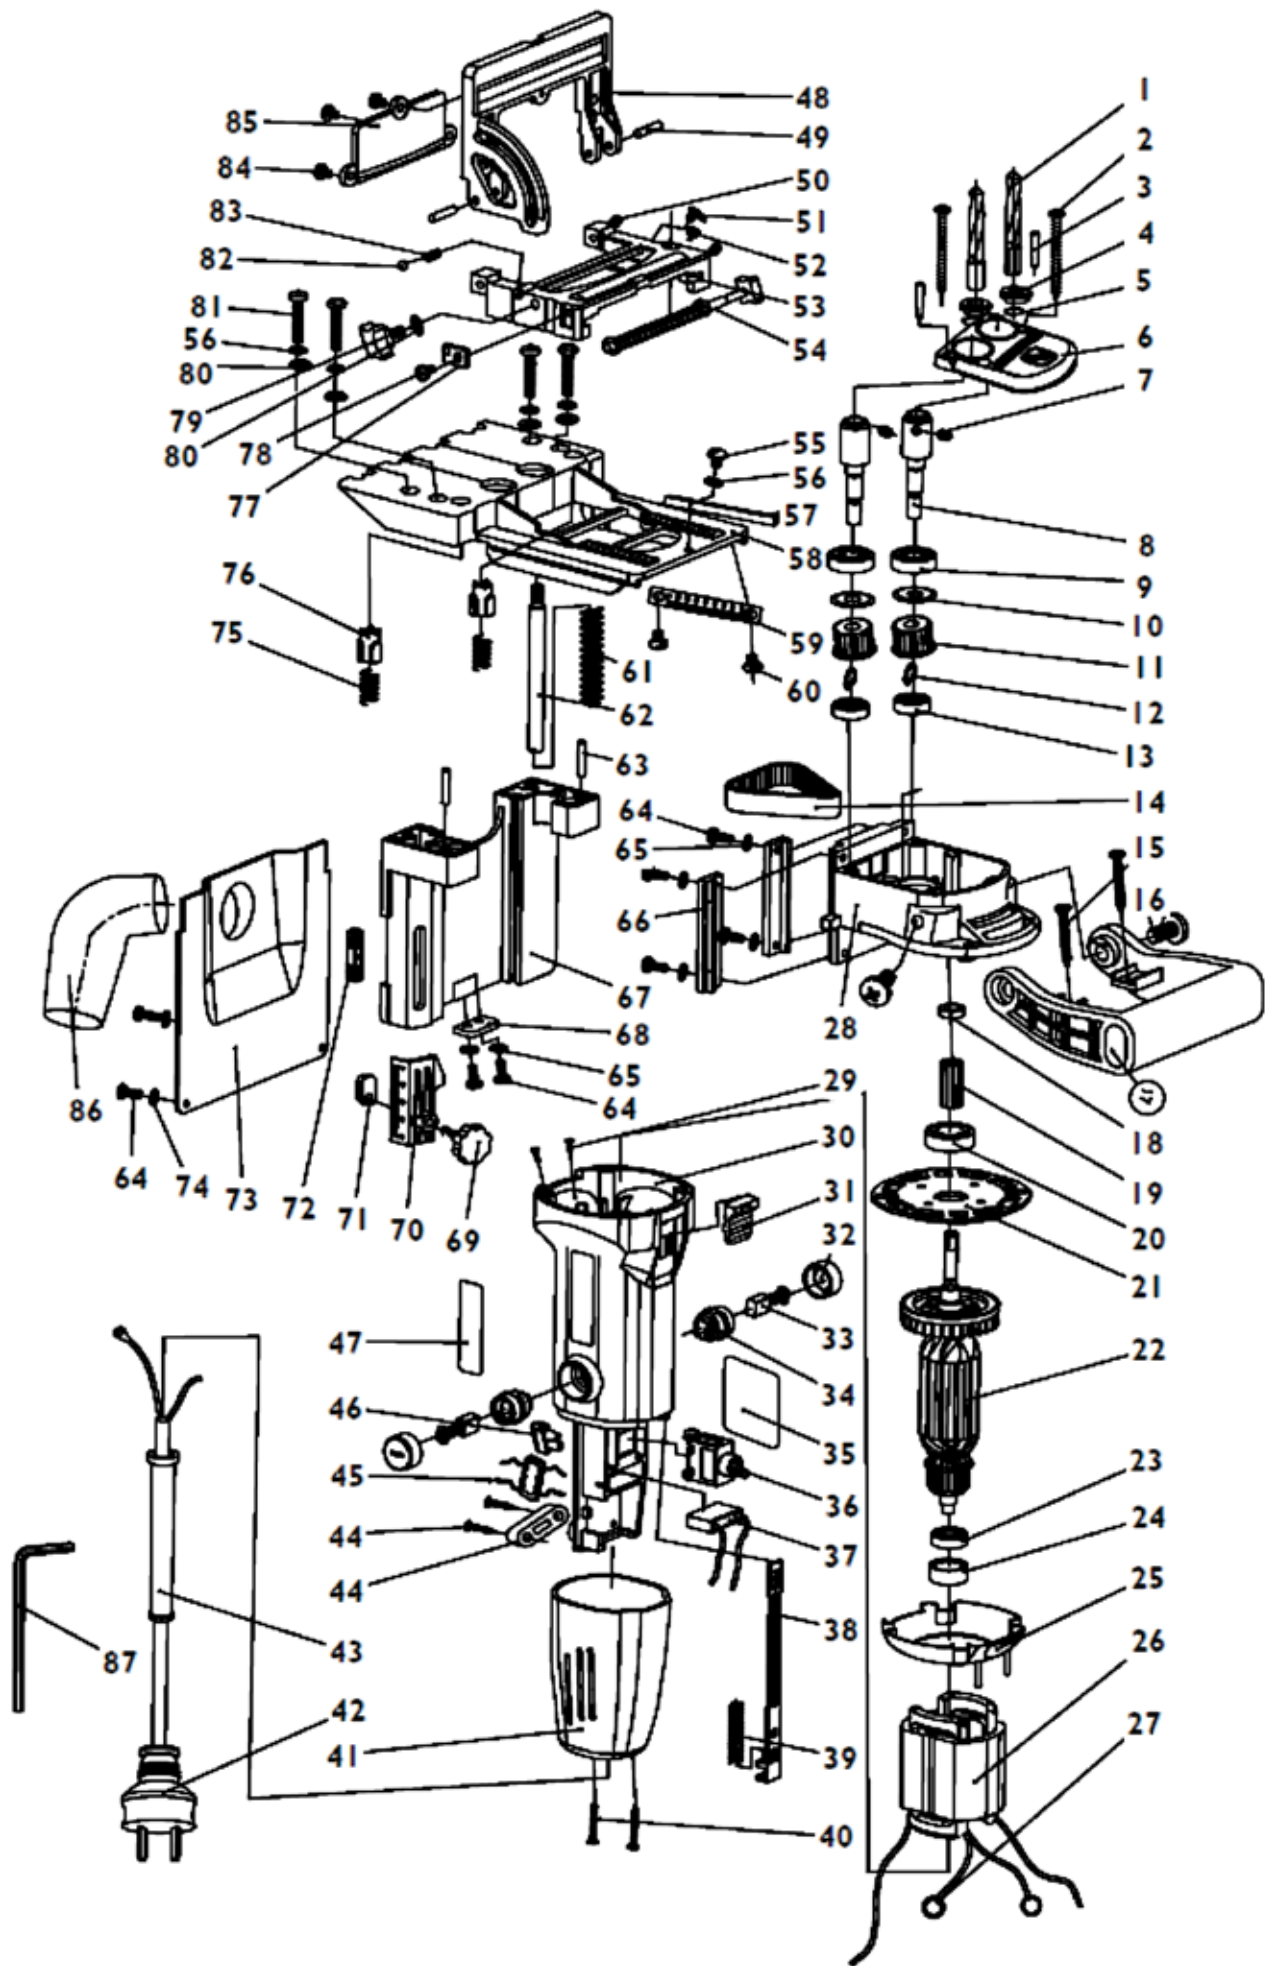

Triton Duo Dowel Joints - TDJ600

Triton Duo Dowel Jointer - TDJ600

Diag. Ref.	Part No.	Description	Qty	Comments
1	TDJ600001	TWIST DRILL	2	
2	TDJ600002	SCREW	2	
3	TDJ600003	TAPER PINS	2	
4	TDJ600004	COVER	2	
5	TDJ600005	O-RING 18X1.5	2	
6	TDJ600006	GEAR CASE COVER	1	
7	TDJ600007	HEXAGON SOCKET SET SCREW	2	
8	TDJ600008	OUTPUT SHAFT	2	
9	TDJ600009	BALL BEARING 609	2	
10	TDJ600010	BAFFLE PLATE	2	
11	TDJ600011	TIMING BELT PULLEY	2	
12	TDJ600012	CIRCLIP FOR SHAFT	2	
13	TDJ600013	BALL BEARING 627	2	
14	TDJ600014	TIMING BELT	1	
15	TDJ600015	SCREW ST5X25	2	
16	TDJ600016	SCREW M8X16	2	
17	TDJ600017	HANDLE	1	
18	TDJ600018	HEXAGON NUT M6	1	
19	TDJ600019	TIMING BELT PULLEY	1	
20	TDJ600020	BALL BEARING 6000	1	
21	TDJ600021	BEARING RETAINER	1	
22	TDJ600022	ARMATURE	1	
23	TDJ600023	BALL BEARING 606	1	
24	TDJ600024	RUBBER BEARING SEAT	1	
25	TDJ600025	FAN BAFFLE	1	
26	TDJ600026	STATOR	1	
27	TDJ600027	SPRING RING	2	
28	TDJ600028	GEAR CASE	1	
29	TDJ600029	SCREW ST3X10	2	
30	TDJ600030	STATOR CASE	1	
31	TDJ600031	PUSHER	1	
32	TDJ600032	BRUSH COVER	2	
33	TDJ600033	CARBON BRUSH	2	
34	TDJ600034	BRUSH HOLDER	2	
35	TDJ600035	NAMEPLATE	1	
36	TDJ600036	SWITCH	1	
37	TDJ600037	CAPACITOR	1	
38	TDJ600038	PUSHER ROD	1	
39	TDJ600039	SPRING	1	
40	TDJ600040	SCREW ST4.2X14	4	
41	TDJ600041	REAR COVER	1	
42	TDJ600042	CORD PLUG	1	
43	TDJ600043	CORD PROTECTOR	1	