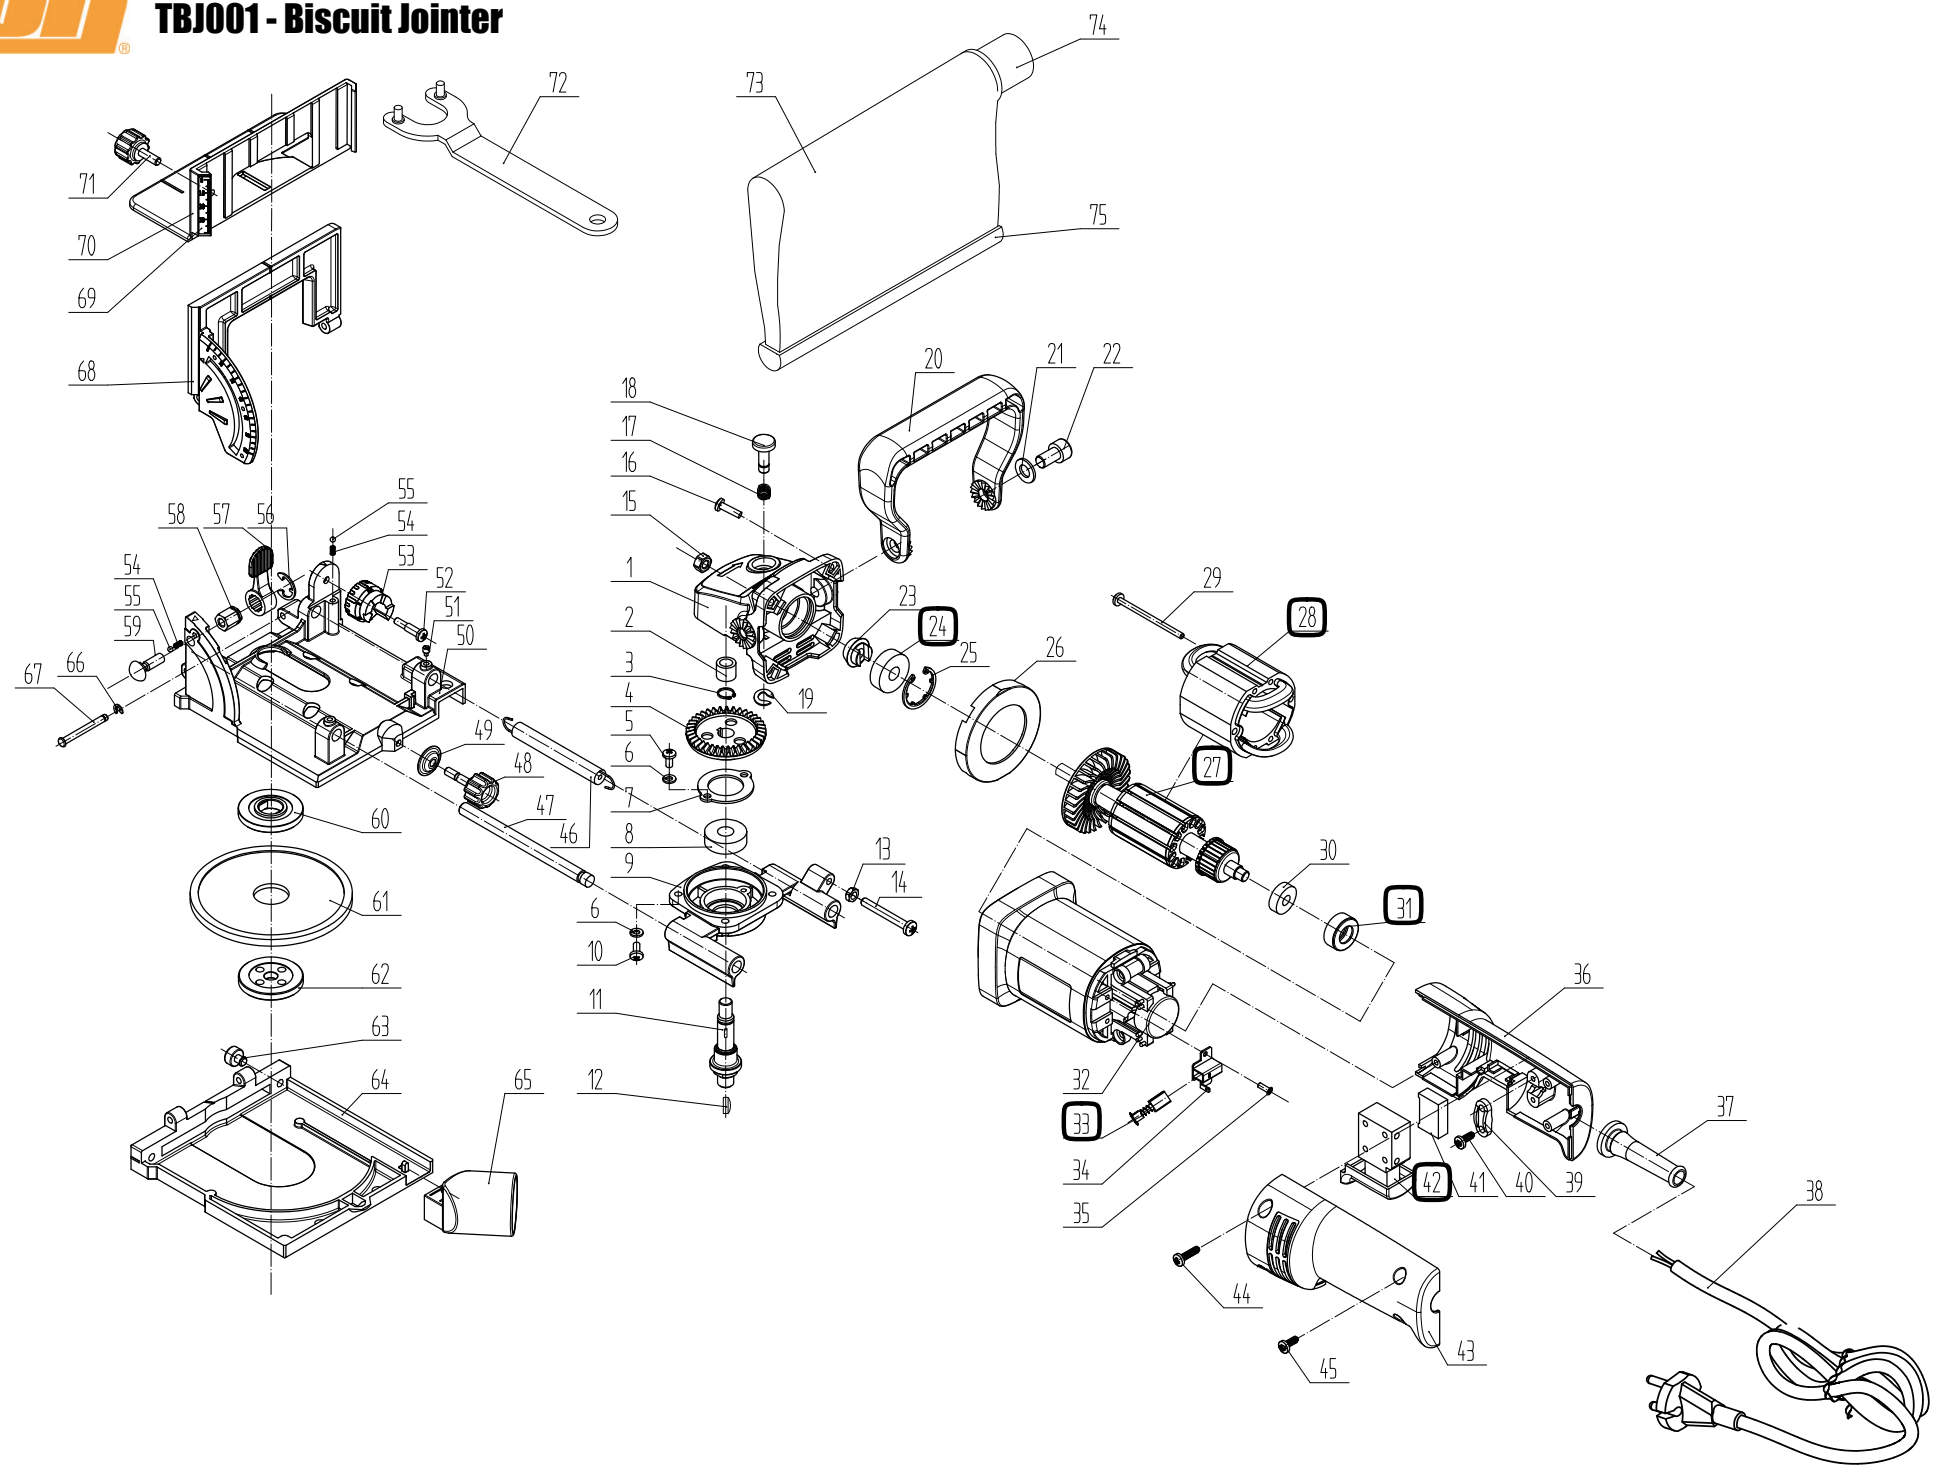

TBJ001 - Biscuit Jointer

TBJ001 - Biscuit Jointer

NO.	Description	Qty
1	Gear box	1
2	Bearing	1
3	Ring	1
4	Gear	1
5	Screw M4x8	2
6	Spring washer	6
7	Bearing cover	1
8	Bearing	1
9	Front cap	1
10	Screw M4x14	4
11	Shaft	1
12	Key 3x10	1
13	Nut	1
14	Screw M5x40	1
15	Nut	1
16	Screw ST4.2x22	4
17	Spring	1
18	Lock	1
19	Check Ring	1
20	Handle	1
21	Washer	2
22	Screw M8x14	2
23	Gear	1
24	Bearing	1
25	Ring	1
26	Seal	1
27	Rotor	1
28	Stator	1
29	Screw ST4x55	2
30	Bearing	1
31	Bearing cover	1
32	Housing	1
33	Carbon brush	2
34	Carbon brush holder	2
35	Hollow rivet	4
36	Right handle	1
37	Cable jacket	1
38	Plug	1

TBJ001 - Biscuit Joiner

NO.	Description	Qty
39	Cable clamp	1
40	Screw ST4.2x10	2
41	Capacitor	1
42	Switch	1
43	Left handle	1
44	Screw ST4.2x35	2
45	Screw ST4.2x14	2
46	Spring	2
47	Parallel guide	2
48	Lock	1
49	Washer	1
50	Upper-Baseplate	1
51	Screw M4x6	2
52	Screw	1
53	Position block	1
54	Spring	2
55	Ball Bearing	2
56	C Clip	1
57	knob	1
58	Nut	1
59	Screw M6x20	1
60	Lower flange	1
61	Blade	1
62	Upper flange	1
63	Cushion rubber	2
64	Lower-baseplate	1
65	Dust tube	1
66	Ring	2
67	Pin	2
68	Angle board	1
69	Height gauge	1
70	Height board	1
71	Screw	1
72	Wrench	1
73	Dust bag	1
74	Seal	1
75	Dust collect tube	1