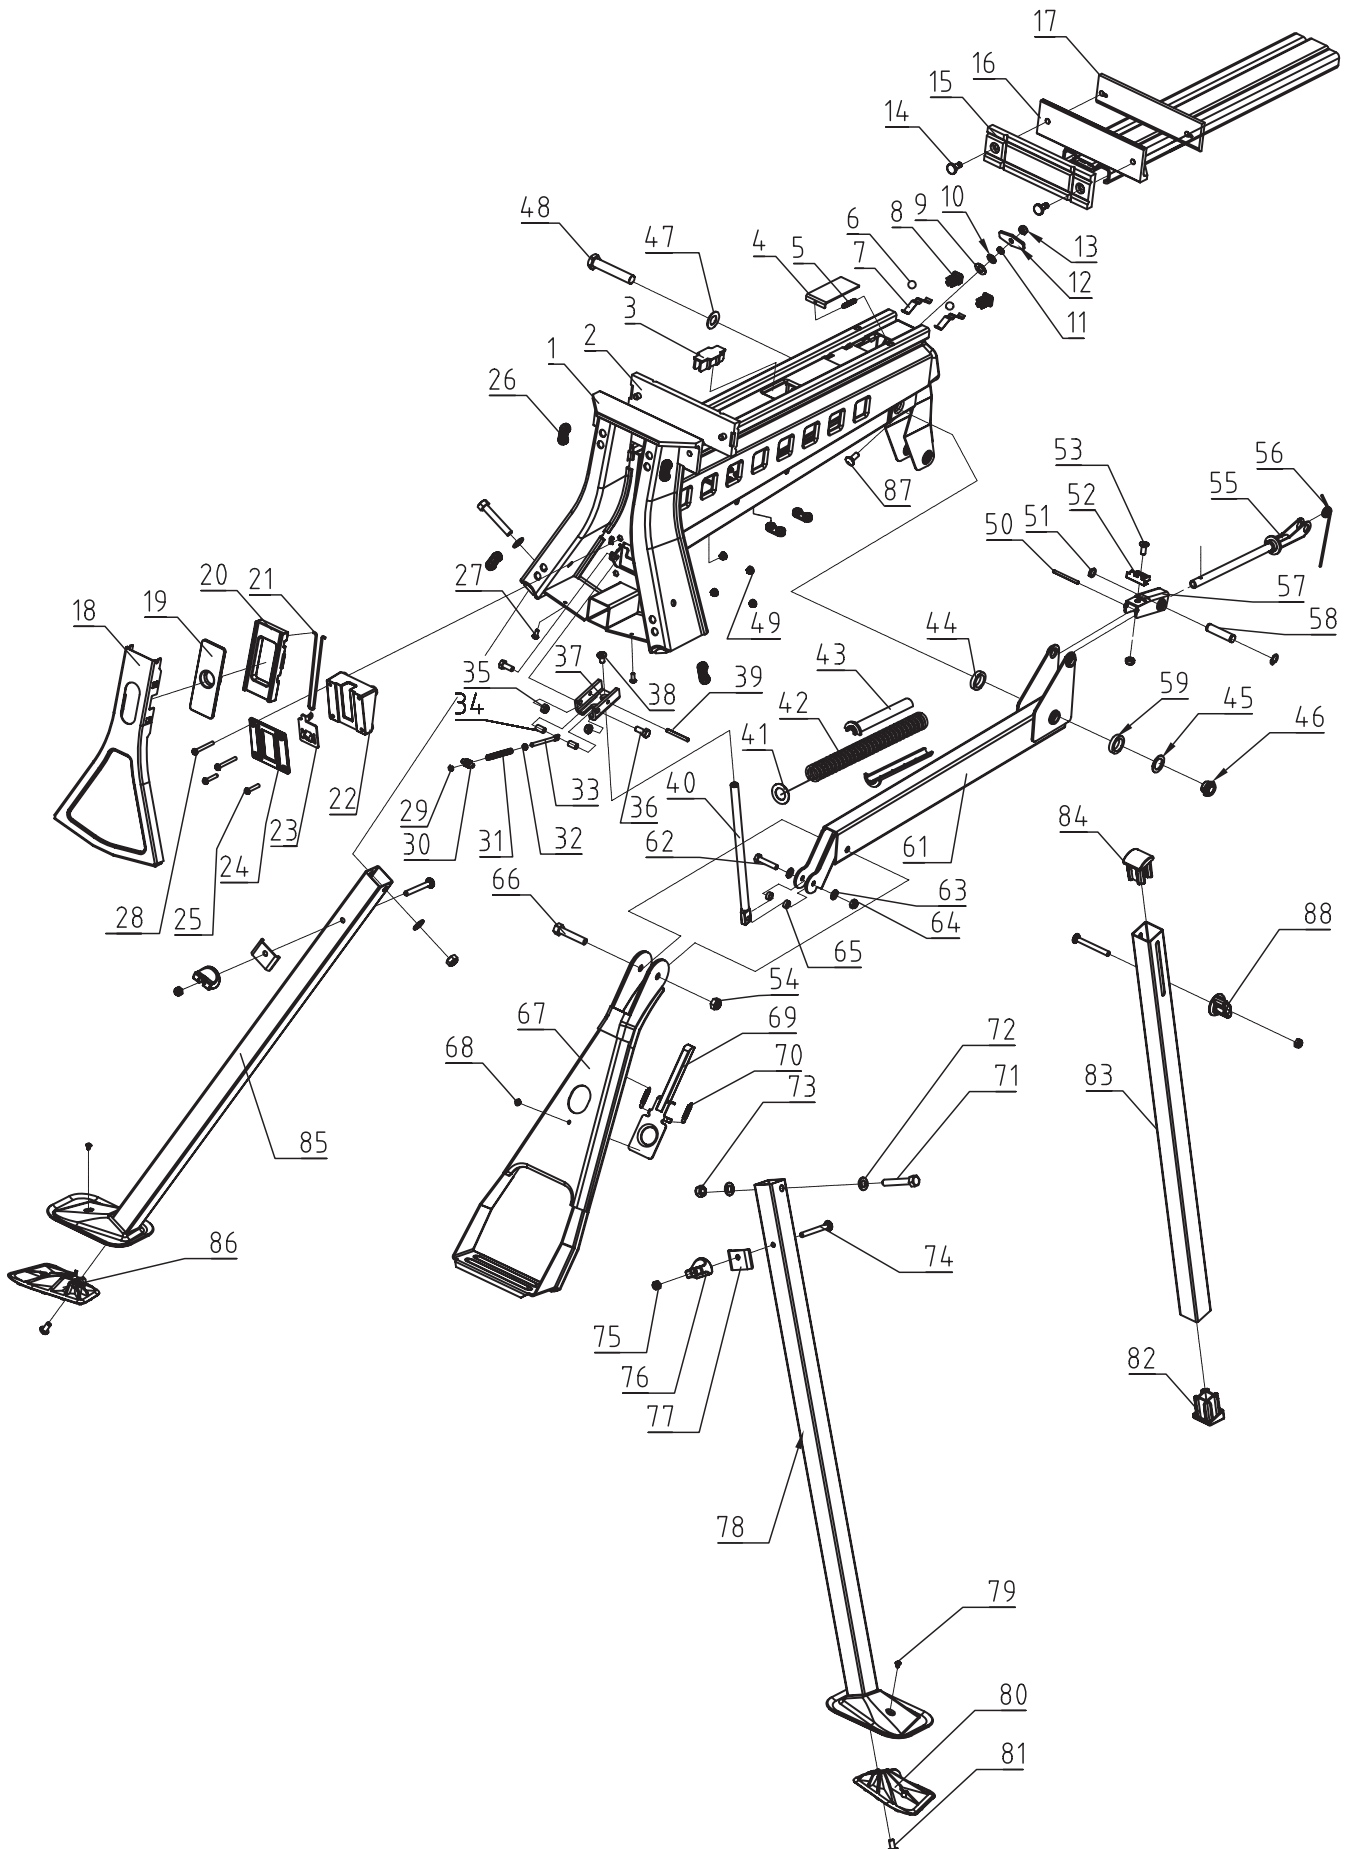

Superjaws - SJA200

Superjaws - SJA200

Diag. Ref.	Part No.	Description	Quantity	Comments
1	SJA210	WELD MAIN BODY ASSEMBLY	1	
2	SJA251	SOFT JAWS FIXED	1	
3	SJA415	RETURN SPRING ACCESS PLUG	1	
4	SJA239	SLIDING COVER	1	
5	SJA241	SLIDEING COVER SPRING	1	
6	GB308	ANTI SLIDEBACK BALL	2	
7	SJA255	ANTI SLIDEBACK SPRING	2	
8	SJA257	RAIL END CAP	2	
9	SJA262	M8 WASHER	1	
10	GB97.1	WASHER 6	1	
11	GB93	M6 SPRING WASHER	1	
12	SJA235	JAW LOCK	1	
13	GB889.1	M6 NYLOCK	5	
14	SJA317	SOFT JAW STUD	2	
15	SJA313	SOFT JAW MOVING	1	
16	SJA310	WELDED MOVING JAW ASSEMBLY	1	
17	SJA315	SOFT JAW BACKING	1	
18	SJA297	COVER PLATE	1	
19	SJA299	SWITCH	1	
20	SJA301	SWITCH RETAINER	1	
21	SJA249	WIRE LINK	1	
22	SJA243	SLAVE SLIDER HOUSING	1	
23	SJA247	SLAVE SLIDER	1	
24	SJA245	SLAVE SLIDER RETAINER	1	
25	GB818	M4X24 PAN HEAD SCREW	2	
26	SJA282	RUBBER FOOT	6	
27	GB818	M4X10 PAN HEAD SCREW	2	
28	GB818	M4X40 PAN HEAD SCREW	2	
29	SJA293	3.2MM E-CLIP	1	
30	SJA295	SWIVEL	1	
31	SJA291	BLASING SPRING	1	
32	GB97.1	WASHER 4	1	
33	SJA289	BLASING SPRING GUIDE	1	
34	SJA287	LOCK PAWL PIN SPACER	2	
35	GB6170	M6 HEX NUT	2	
36	GB5782	M6X15 HEX BOLT	2	
37	SJA283	LOCK PAWL	1	
38	GB70.3	M6X16 CS SOCKET SCREW	1	
39	GB879.1	LOCK PAWL PIN	1	
40	SJA395	LOCK SHAFT	1	
41	SJA366	RETURN SPRING WASHER	1	
42	SJA365	RETURN SPRING	1	
43	SJA363	RETURN SPRING LINER	2	
44	SJA407	REAR PIVOT SPACER	2	
45	SJA405	15.5MM SPECIAL WASHER	1	
46	SJA403	M12 SPECIAL NUT	1	
47	SJA406	12.5MM SPECIAL WASHER	1	
48	SJA401	M12x62 SPECIAL BOLT	1	
49	GB6177.1	M4 FLANGE NUT	4	
50	GB879.1	DRIVE PAWL RETAINING	1	
51	GB894.1	9 MM CIRCLIP	2