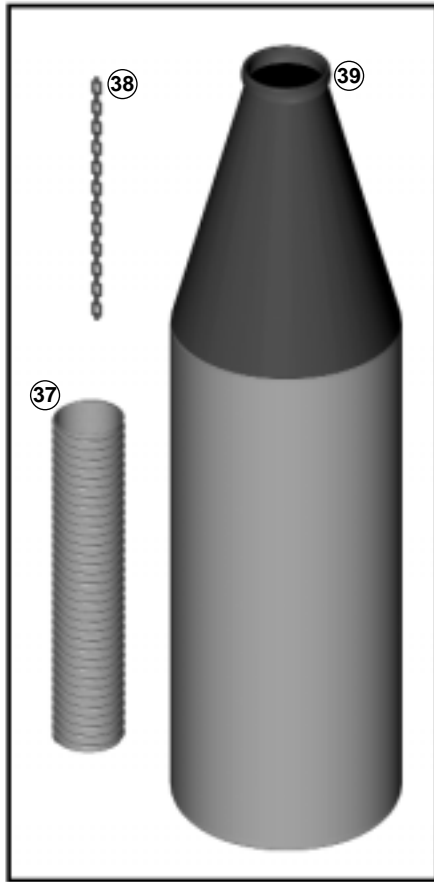

Planer Attachment Kit - EPA001

Suits Series 2000 & MK3 Workcentres. Requires adaptor kit for MK3's.

Specifications:

Packed weight: 5.7kg

Packed Size: 155 x 260 x 435mm

Volume: 0.0175m³

Paint: Epoxy powder coat (oven cured) **Colour (table) :** Telecom Gold