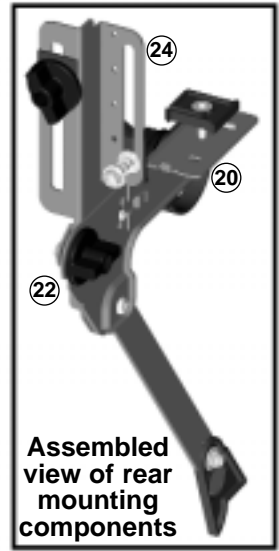

Planer Attachment Kit - EPA001

Suits Series 2000 & MK3 Workcentres. Requires adaptor kit for MK3's.

Specifications:

Packed weight: 5.7kg

Packed Size: 155 x 260 x 435mm

Volume: 0.0175m³

Paint: Epoxy powder coat (oven cured) **Colour (table) :** Telecom Gold

Planer Attachment Kit - EPA001

Suits Series 2000 & MK3 Workcentres. Requires adaptor kit for MK3's.

Diag. Ref.	Part No.	Description	Qty Supplied as Spare Part	Comments
	PUA436	Carton	1	
	PUA438	Instructiions	1	
1	EPA021	Alignment Plate	1	
2	EPA006	Planer chassis	1	
5	EPA074	Front planer clamp assembly	1	
10	EPA075	Rear planer clamp assembly	1	
9	EPA027	Wing knob	1	
11	EPA042	Handle bracket	1	
15	EPA043	Handle clamp	1	
16	EPA028	Nut carrier	1	
18	CMA040	Round Knob	1	
19	EPA071	Front table bracket	1	
20	EPA072	Rear tablebracket	1	
21	EPA069	Front pivot bracket assembly	1	
22	EPA070	Rear pivot bracket assembly	1	
23	EPA067	Front height bracket assembly	1	
24	EPA068	Rear height bracket assembly	1	
25	EPA065	Brace strut front assembly	1	
-	EPA066	Brace strut rear assembly	1	
28	EPA026	Height indicator (each)	1	
29	PUA439	Scale labels (pair)	1	
30	EPA055	Pressure finger	1	
31	EPA057	Pressure finger sprong	1	
32	EPA014	Planer guard assembly	1	
33	CPA013	Tube closure	1	
34	CMA065	Switch box complete	1	
34a	CMA048	Stop plate	1	
34b	CMA062	Stop plate pin	1	
36	AGA001	Trigger strap	1	
37	EPA044	Dust hose (3" diam.)	1	
38	EPA046	Dust hose chain	1	
39	EPA060	Dust bag	1	
	EPA061	MK3 Adaptor Kit	1	
	EPA056	Fastener bag	1	
FASTENERS <u>NOT</u> SUPPLIED SEPARATELY				
3		M4 Screw	2	
4		M4 Flange nut	2	
6		M6 x 20mm Screw	3	
7		1/4" x 5/8" Washer	15	
8		M6 Hex nut	5	
12		M6 x 16mm Screw	8	
13		Large washer	2	
14		M6 Flange nut	4	
17		M6 x 30mm Coach bolt	4	
26		M6 Nyloc nut	4	
27		M6 x 45mm Coach bolt	2	
28		Height indicator	2	Available separately
29		Scale labels	1 Pair	Available separately
30		Pressure finger	2	Available separately
31		Pressure finger spring	2	Available separately
33		Tube closure	1	Available separately
35		Self tapping screw	2	Available separately
36		Trigger strap	1	Available separately