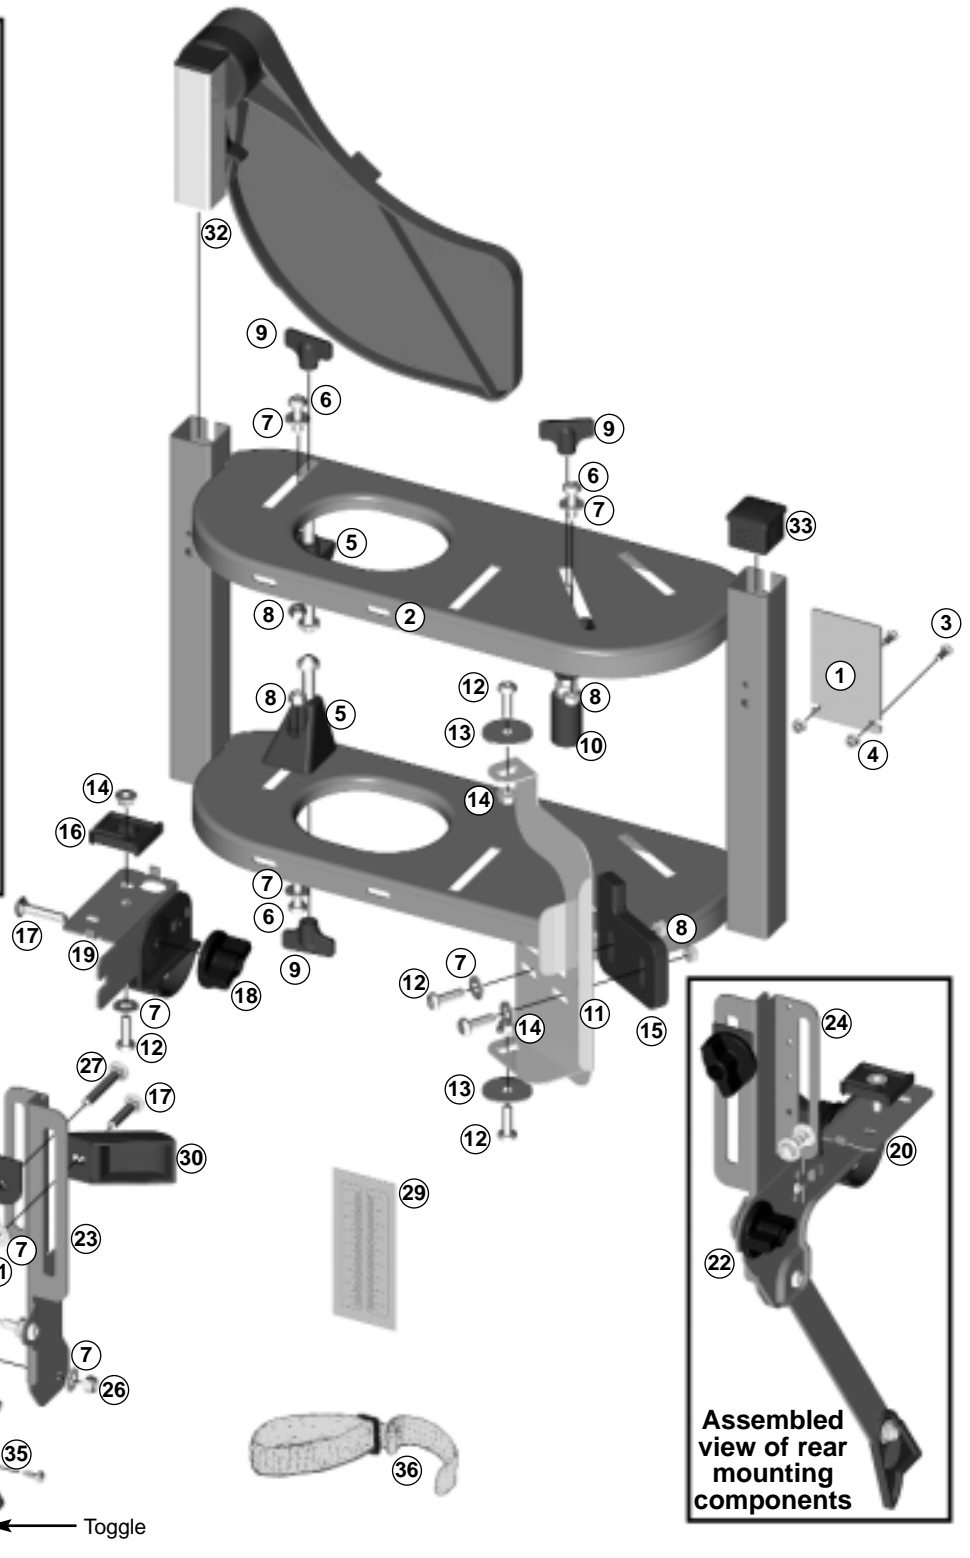

Planer Attachment Kit - EPA001

Suits Series 2000 & MK3 Workcentres. Requires adaptor kit for MK3's.

Specifications:

Packed weight: 5.7kg

Packed Size: 155 x 260 x 435mm

Volume: 0.0175m³

Paint: Epoxy powder coat (oven cured) **Colour (table) :** Telecom Gold

Planer Attachment Kit - EPA001

Suits Series 2000 & MK3 Workcentres. Requires adaptor kit for MK3's.

Diag. Ref.	Part No.	Description	Qty Supplied as Spare Part	Comments
	PUA436	Carton	1	
	PUA438	Instructiions	1	
1	EPA021	Alignment Plate	1	
2	EPA006	Planer chassis	1	
5	EPA074	Front planer clamp assembly	1	
10	EPA075	Rear planer clamp assembly	1	
9	EPA027	Wing knob	1	
11	EPA042	Handle bracket	1	
15	EPA043	Handle clamp	1	
16	EPA028	Nut carrier	1	
18	CMA040	Round Knob	1	
19	EPA071	Front table bracket	1	
20	EPA072	Rear tablebracket	1	
21	EPA069	Front pivot bracket assembly	1	
22	EPA070	Rear pivot bracket assembly	1	
23	EPA067	Front height bracket assembly	1	
24	EPA068	Rear height bracket assembly	1	
25	EPA065	Brace strut front assembly	1	
-	EPA066	Brace strut rear assembly	1	
28	EPA026	Height indicator (each)	1	
29	PUA439	Scale labels (pair)	1	
30	EPA055	Pressure finger	1	
31	EPA057	Pressure finger sprong	1	
32	EPA014	Planer guard assembly	1	
33	CPA013	Tube closure	1	
34	CMA065	Switch box complete	1	
34a	CMA048	Stop plate	1	
34b	CMA062	Stop plate pin	1	
36	AGA001	Trigger strap	1	
37	EPA044	Dust hose (3" diam.)	1	
38	EPA046	Dust hose chain	1	
39	EPA060	Dust bag	1	
	EPA061	MK3 Adaptor Kit	1	
	EPA056	Fastener bag	1	
FASTENERS <u>NOT</u> SUPPLIED SEPARATELY				
3		M4 Screw	2	
4		M4 Flange nut	2	
6		M6 x 20mm Screw	3	
7		1/4" x 5/8" Washer	15	
8		M6 Hex nut	5	
12		M6 x 16mm Screw	8	
13		Large washer	2	
14		M6 Flange nut	4	
17		M6 x 30mm Coach bolt	4	
26		M6 Nyloc nut	4	
27		M6 x 45mm Coach bolt	2	
28		Height indicator	2	Available separately
29		Scale labels	1 Pair	Available separately
30		Pressure finger	2	Available separately
31		Pressure finger spring	2	Available separately
33		Tube closure	1	Available separately
35		Self tapping screw	2	Available separately
36		Trigger strap	1	Available separately